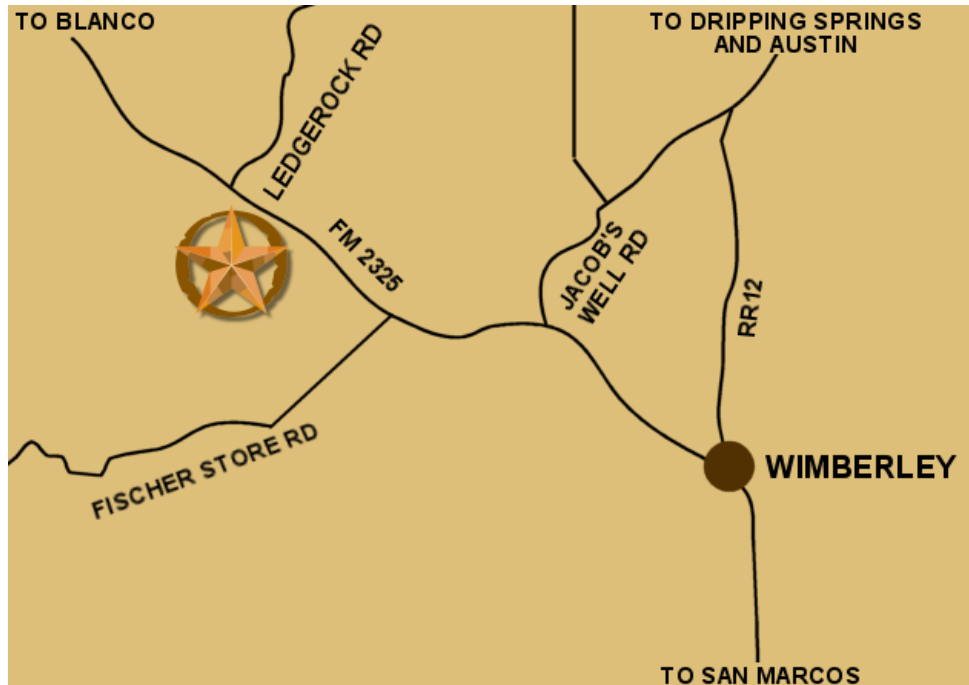

MUSTANG VALLEY - LOCATION AND DIRECTIONS

**5373 FM 2325
Wimberley, Texas 78676**

Directions from Austin:

Travel west from Austin on Hwy 290 to Dripping Springs. Turn left (first light) on to RR 12 traveling south to Wimberley. Turn right (first light) on to FM 2325 and travel 5 miles to Mustang Valley on your left. Approx. Distance 35 miles.

Directions from Wimberley:

Take FM 2325 West towards Blanco, past Jacobs Well Road, past Fischer Store Road to Mustang Valley on the left (approximately 4 miles from Wimberley High School).